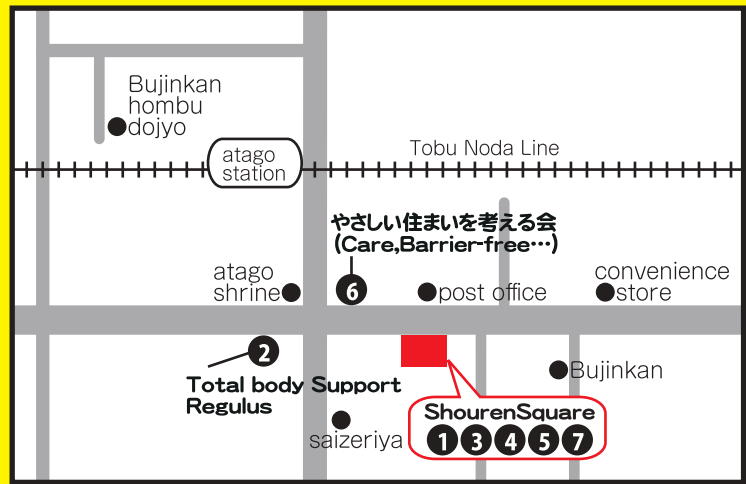

# “Machi-Zemi” International

Date: 10:00-16:00, Saturday, November 11

Venue: Shouren Square or store

Tuition fee is free. There are courses that cost extra materials.

Everyone can experience. However, if there are a large number of applicants, we may provide guidance a second time at a later date.